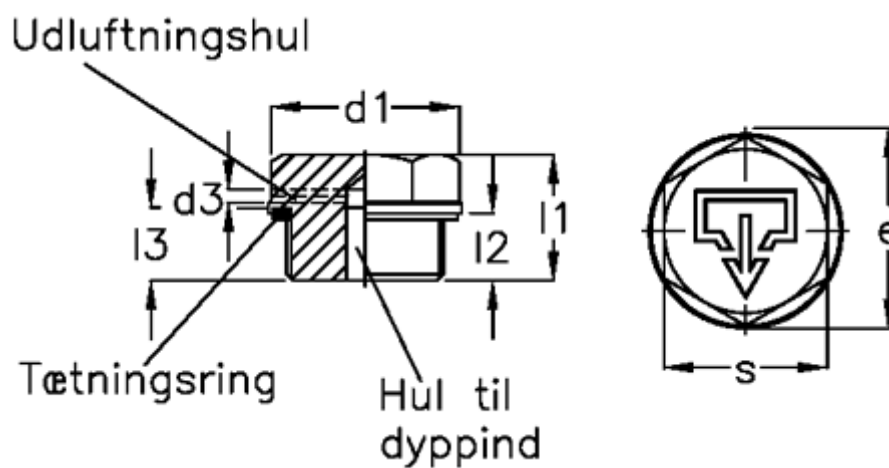

Article number: 20248555

Description: E+G

Threaded plug GN 742-26-G1/2-AS-2

Measures

$d_1 = 26$

$d_2 = G1/2$

$d_3 = 2$

$d_4 = M5$

$e = 24.3$

$l_1 = 16.0$

$l_2 = 8.5$

$s = 21$